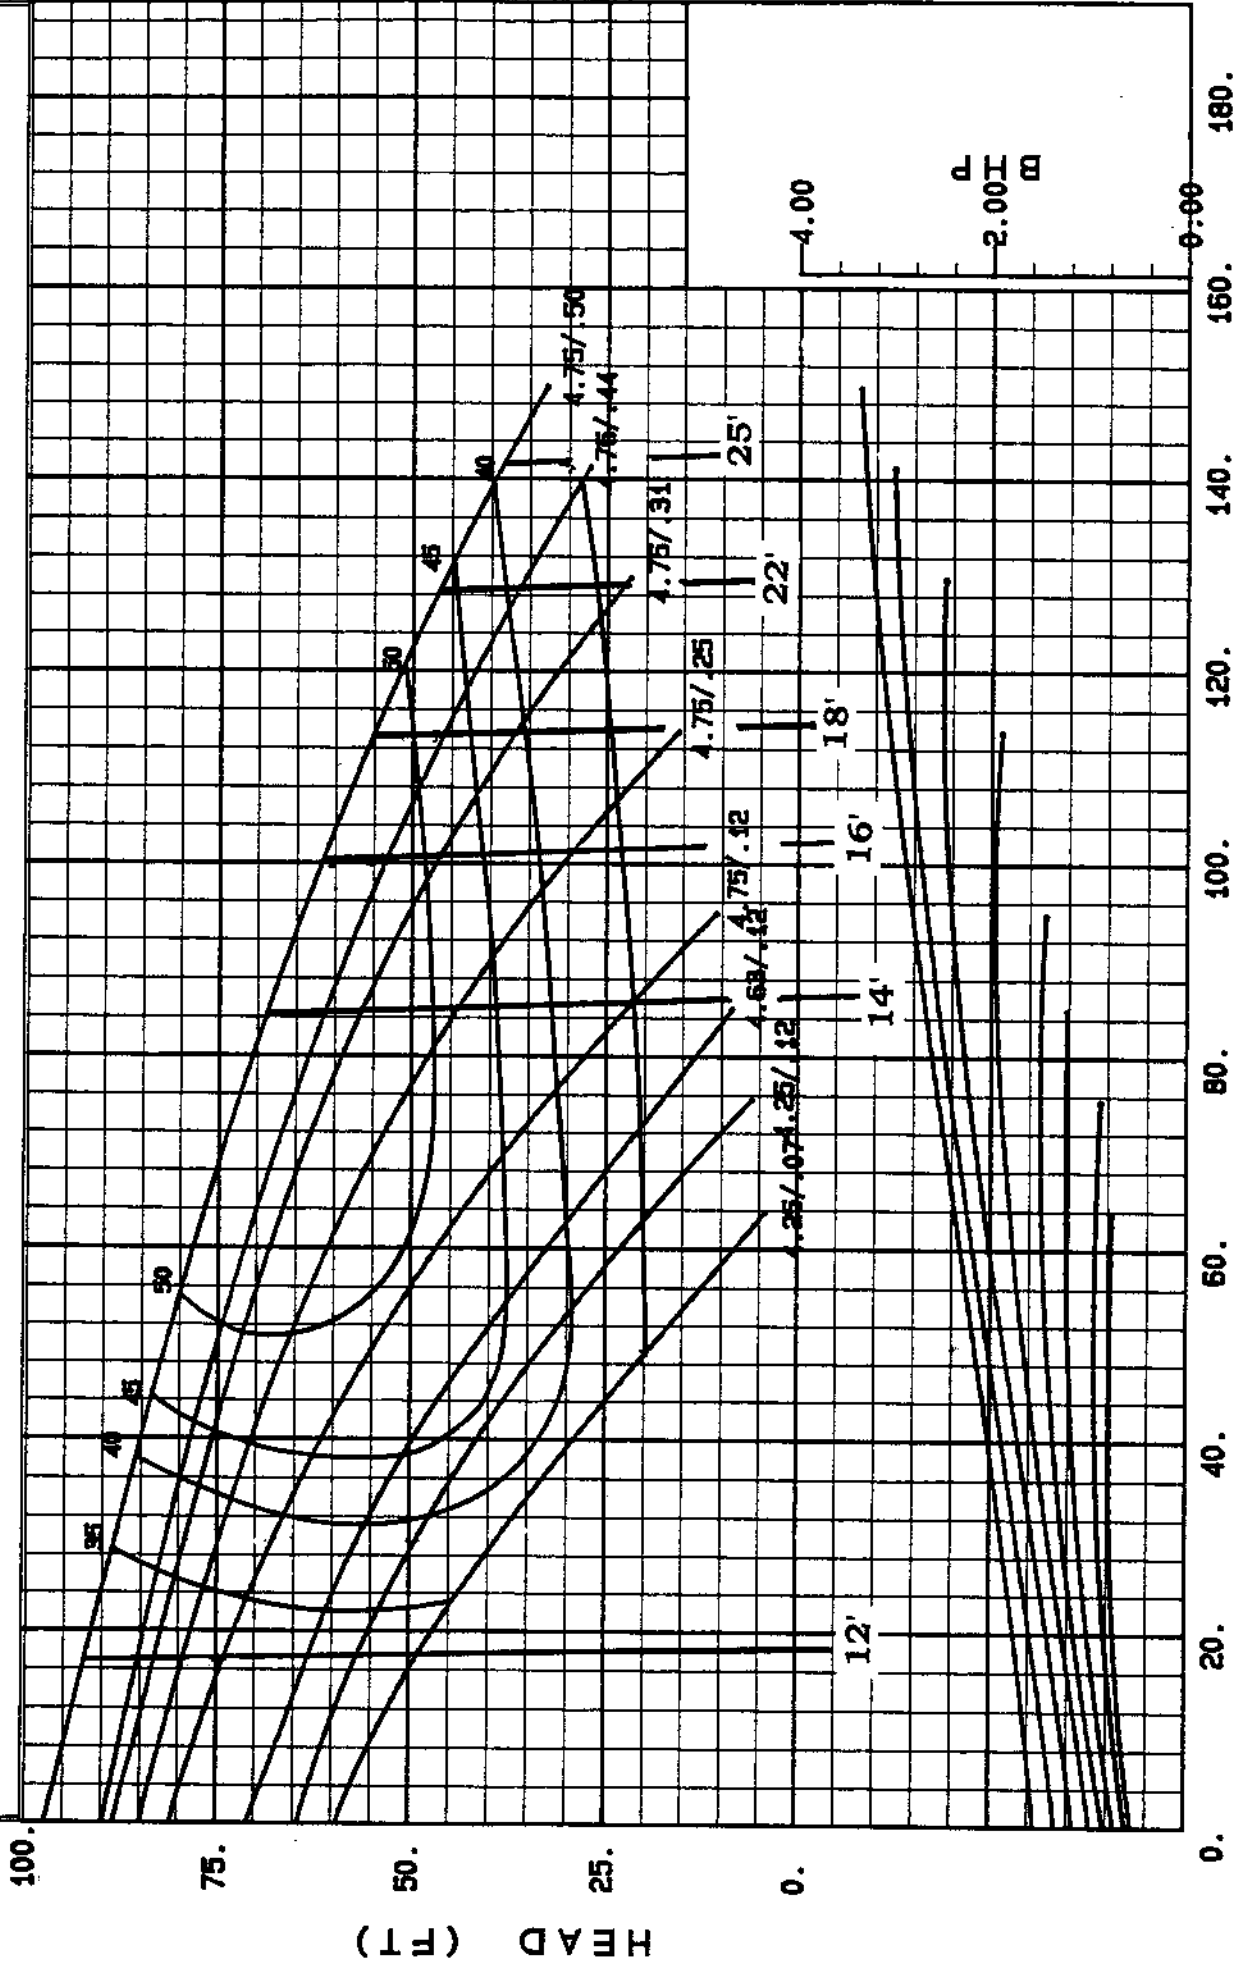

60 Hz

PRICE PUMP CO. CURVE NUMBER: 4680001

SONOMA, CALIFORNIA IMPELLER DIA: VARIOUS

CUSTOMER:

PH (707) 938-8441 FAX (707) 938-0764 REMARKS: 9/91

MODEL: SP150 AI & SS SIZE: 1-1/2x1-1/2x5RPM: 3500

MIN. IMPELLER DIA: 2.5" MAX. IMPELLER DIA: 4.75" MAX. SOLIDS: .06"

CUSTOMER'S P.O.

FLOW (GPM)